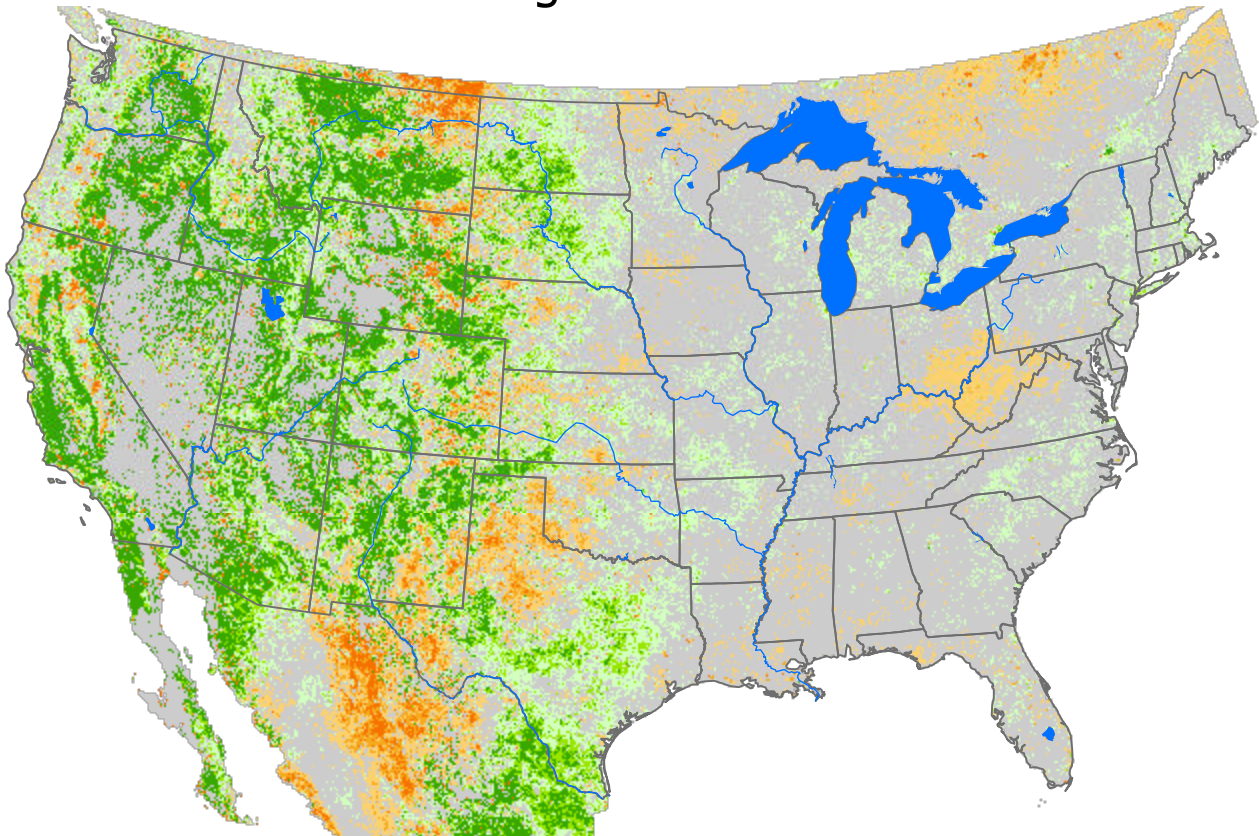

Monthly ET Anomaly

August 2024

ET Anomaly (%)

State Water Body River