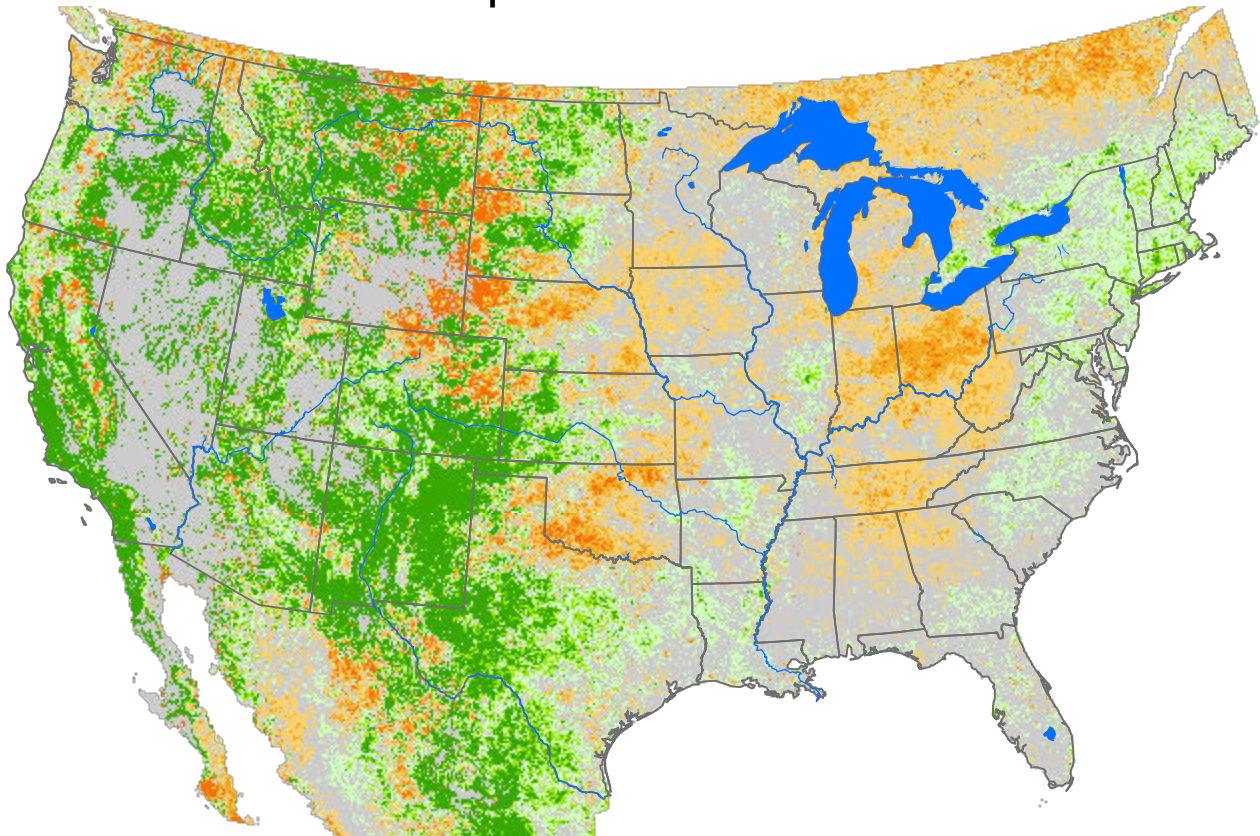

Monthly ET Anomaly

September 2024

ET Anomaly (%)

State Water Body River