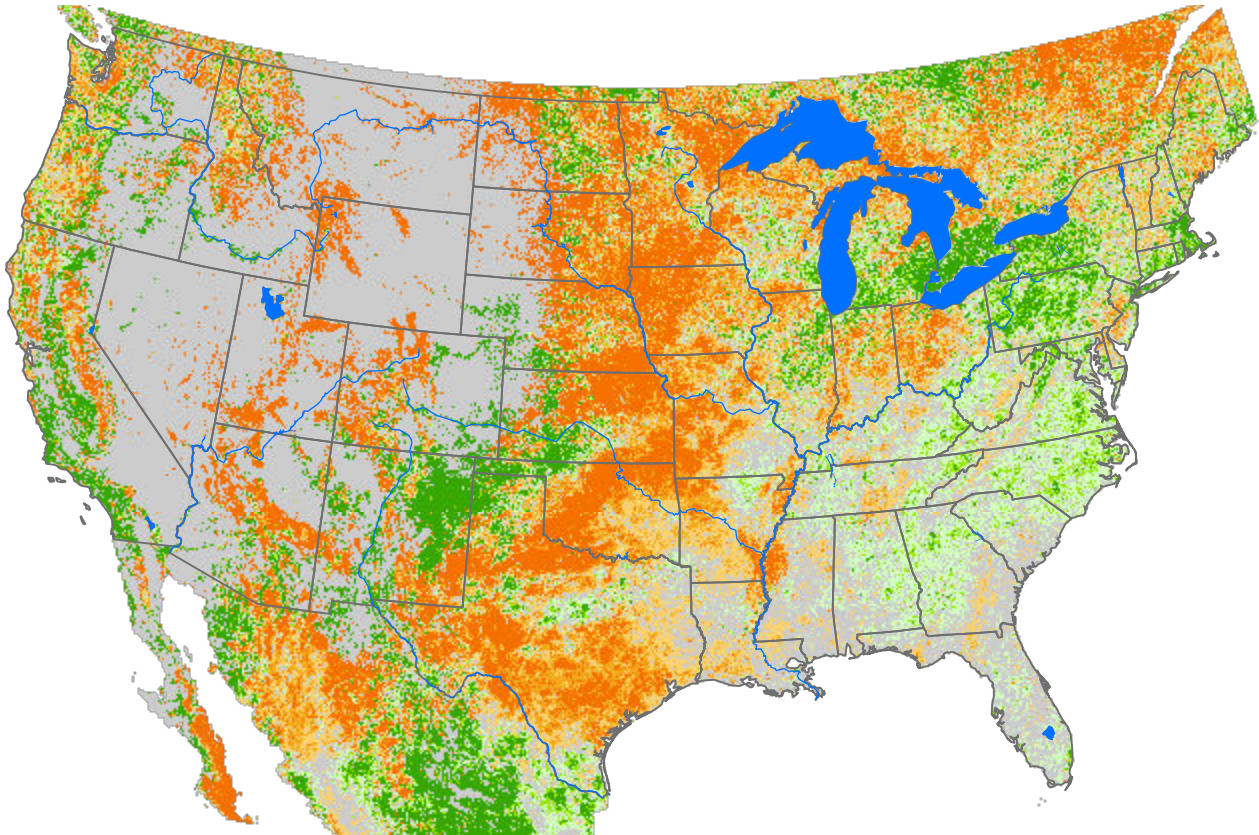

Monthly ET Anomaly

October 2024

ET Anomaly (%)

State Water Body River