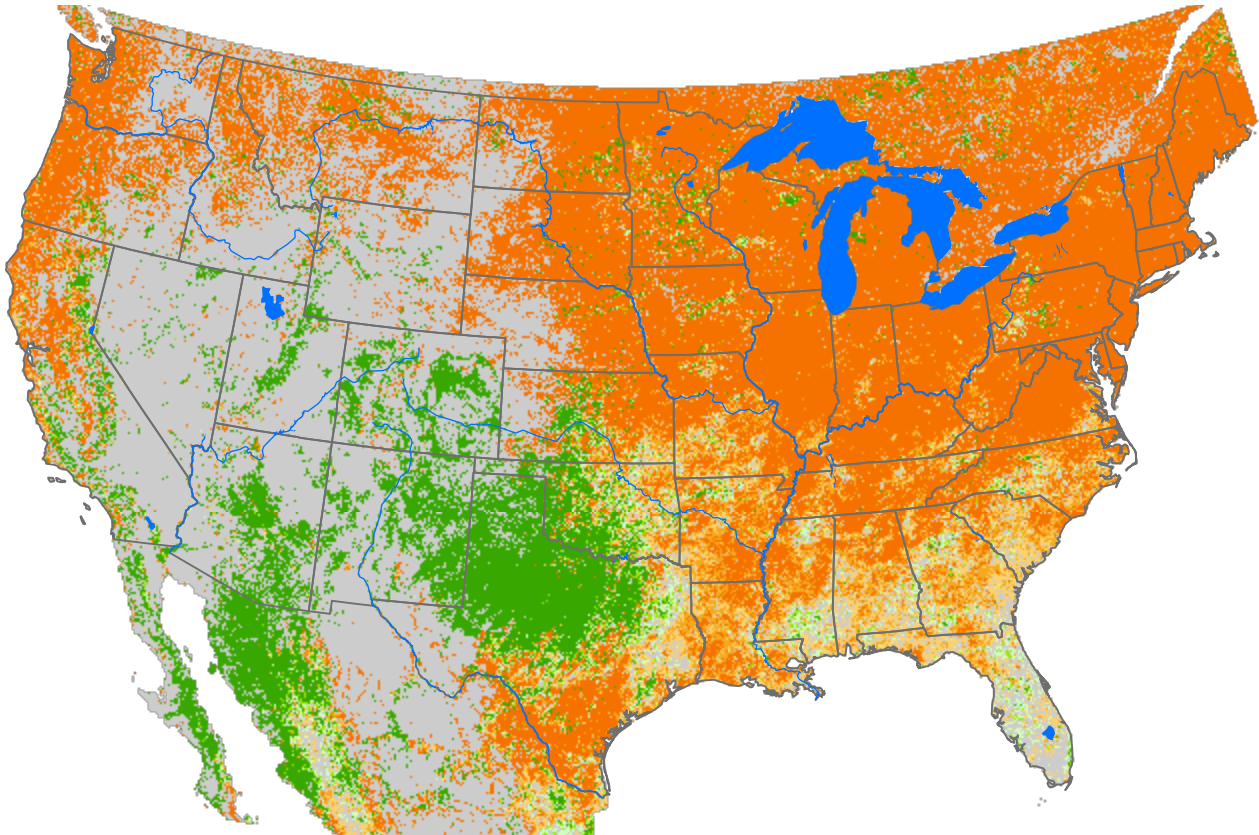

Monthly ET Anomaly

November 2024

ET Anomaly (%)

State Water Body River