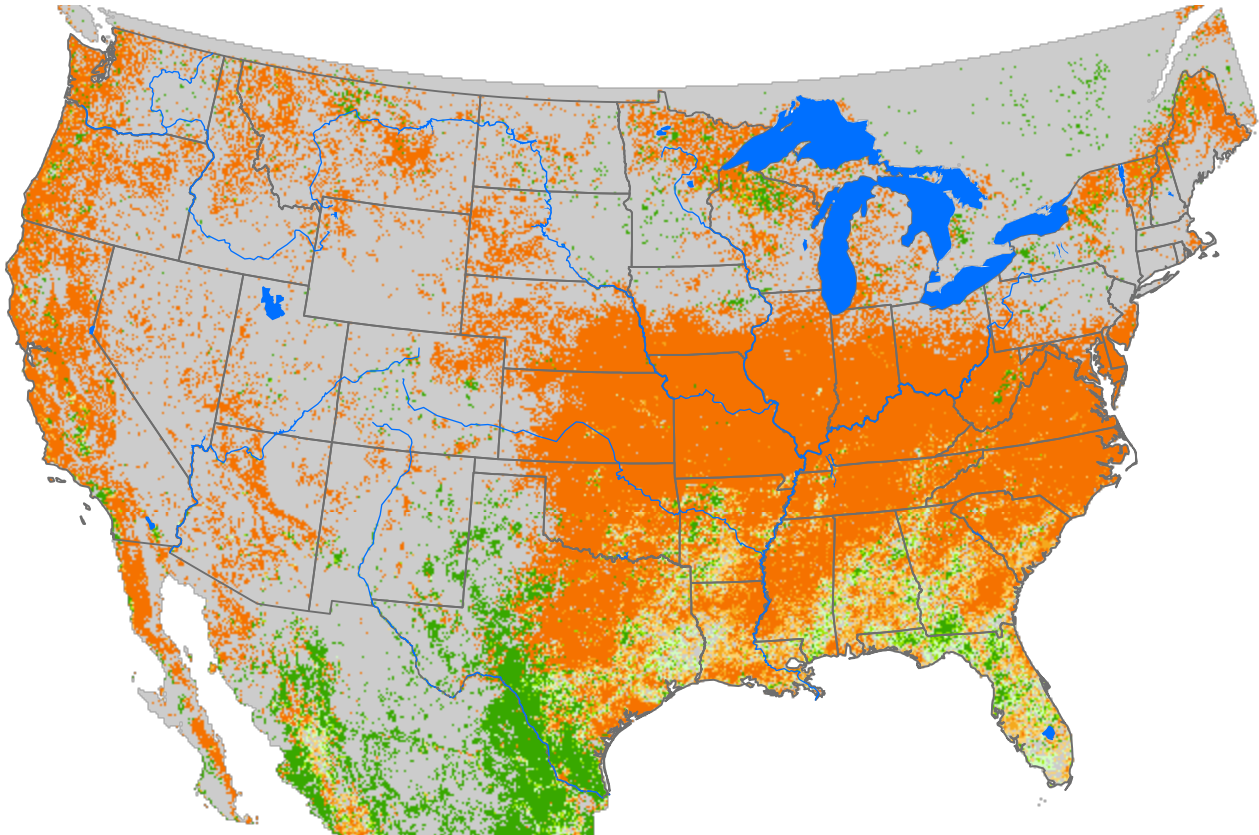

Monthly ET Anomaly

December 2024

ET Anomaly (%)

State Water Body River