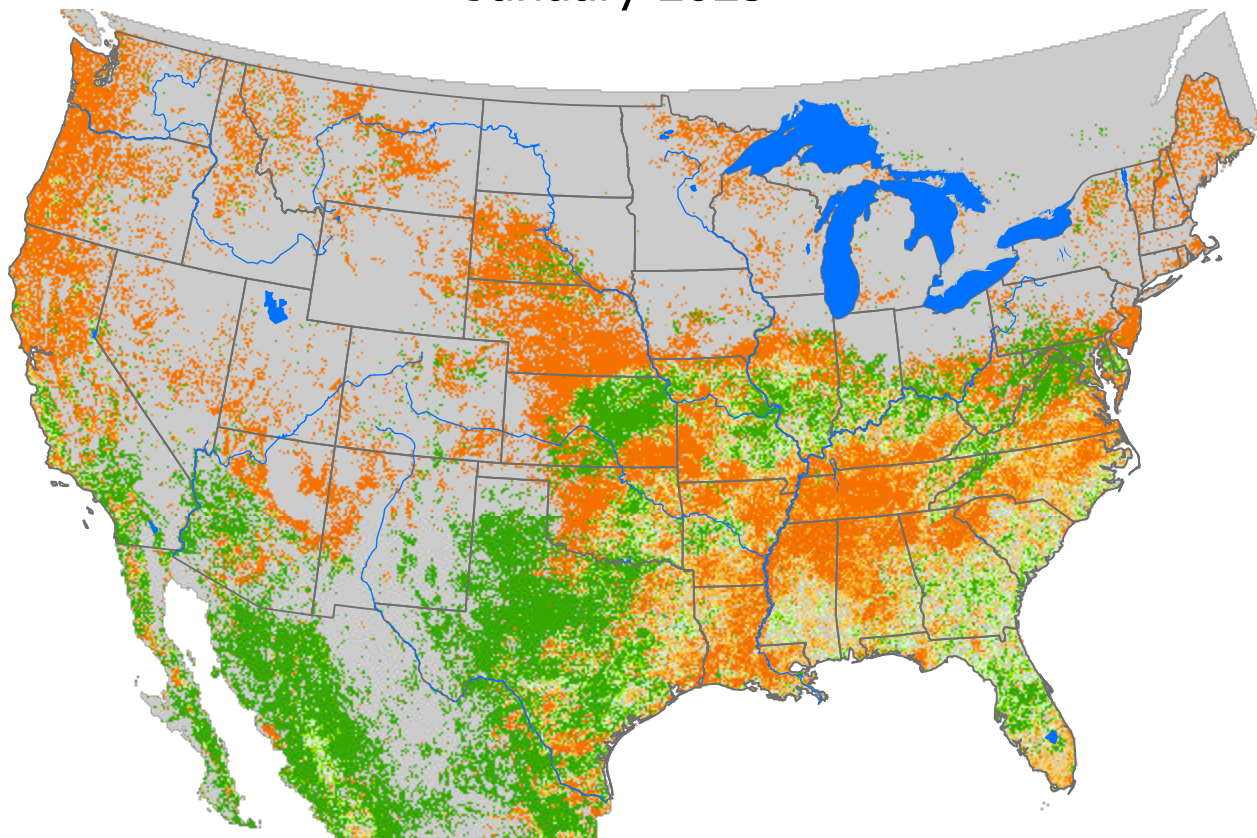

Monthly ET Anomaly

January 2025

ET Anomaly (%)

State Water Body River