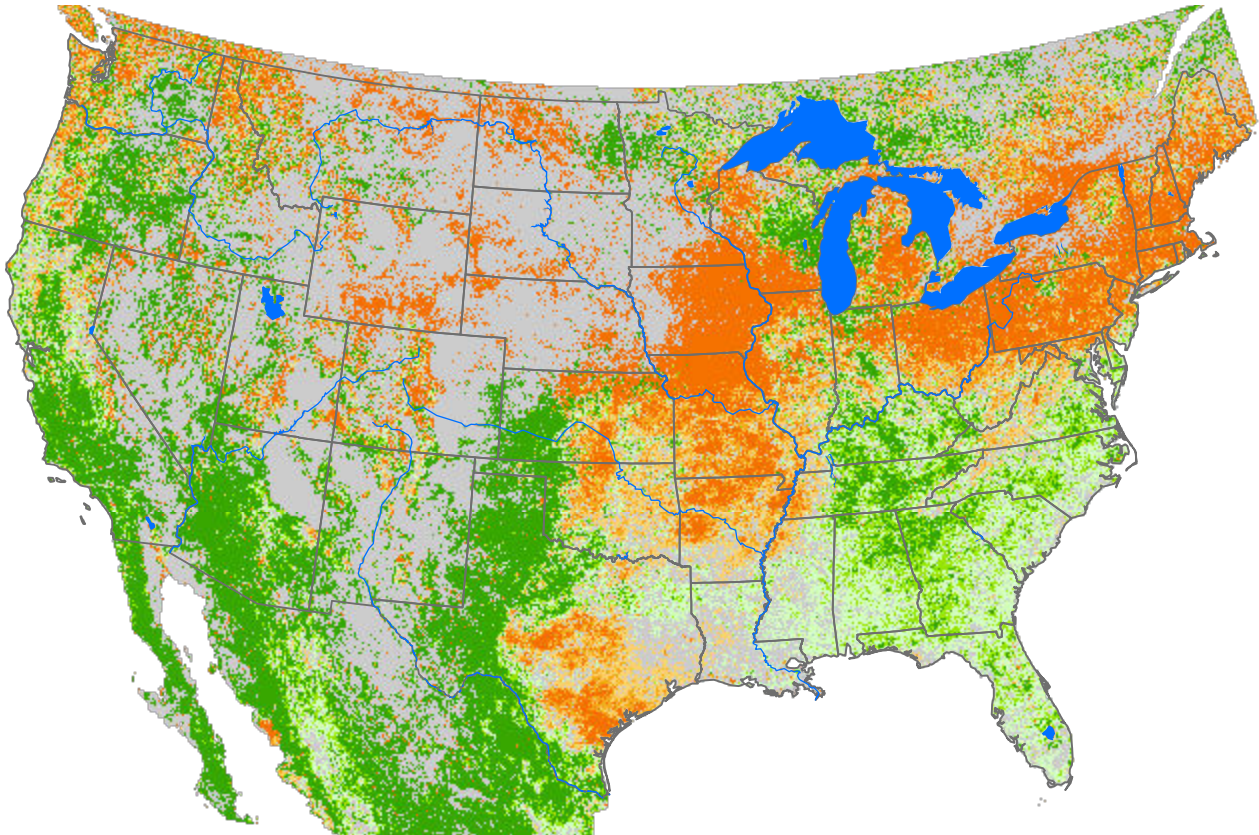

Monthly ET Anomaly

March 2025

ET Anomaly (%)

State Water Body River