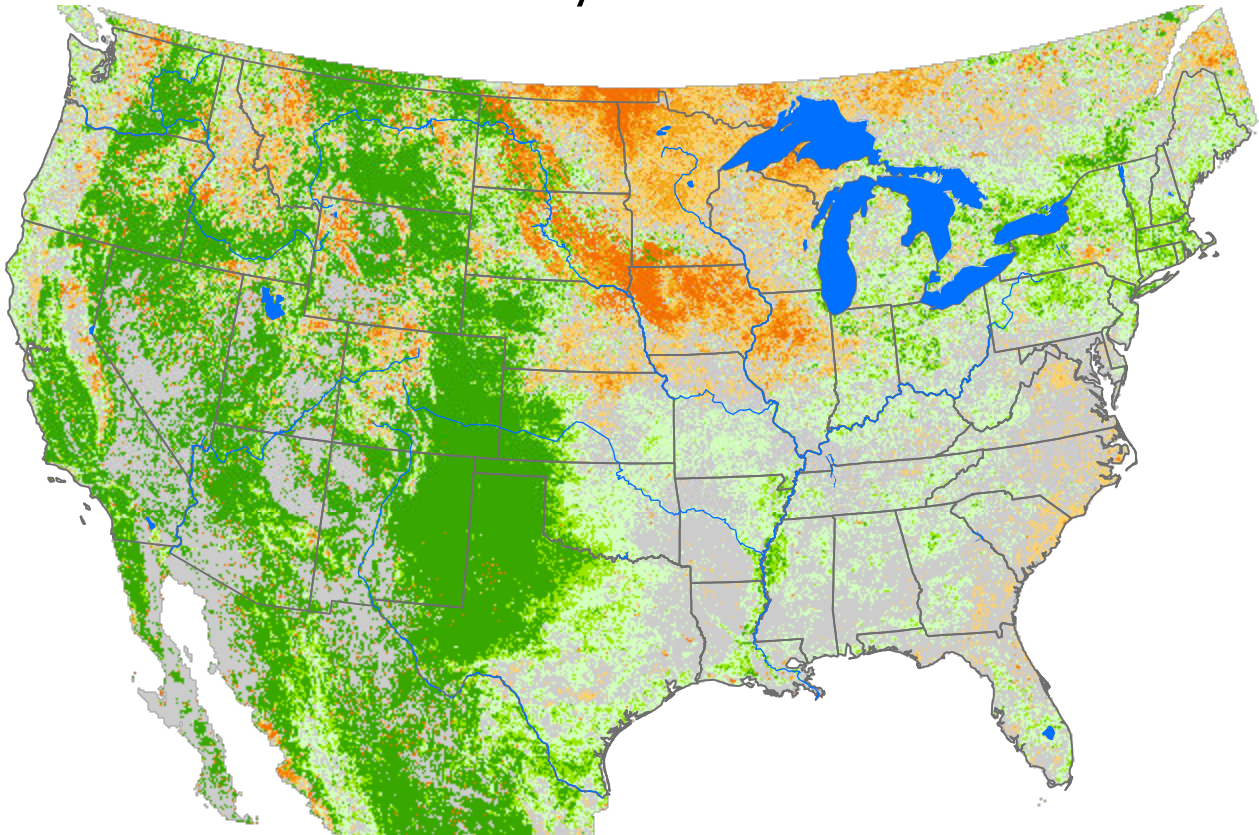

Monthly ET Anomaly

May 2025

ET Anomaly (%)

□ State Water Body River