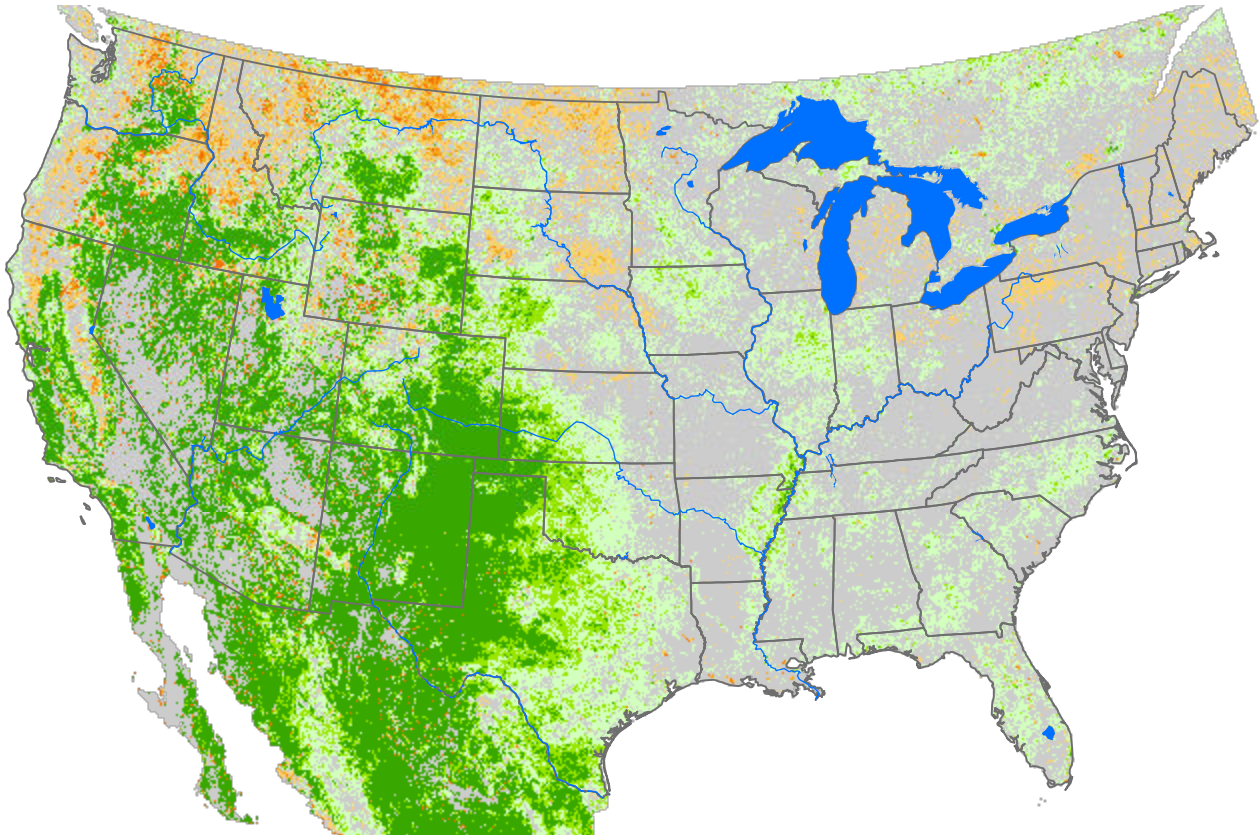

Monthly ET Anomaly

June 2025

ET Anomaly (%)

State Water Body River