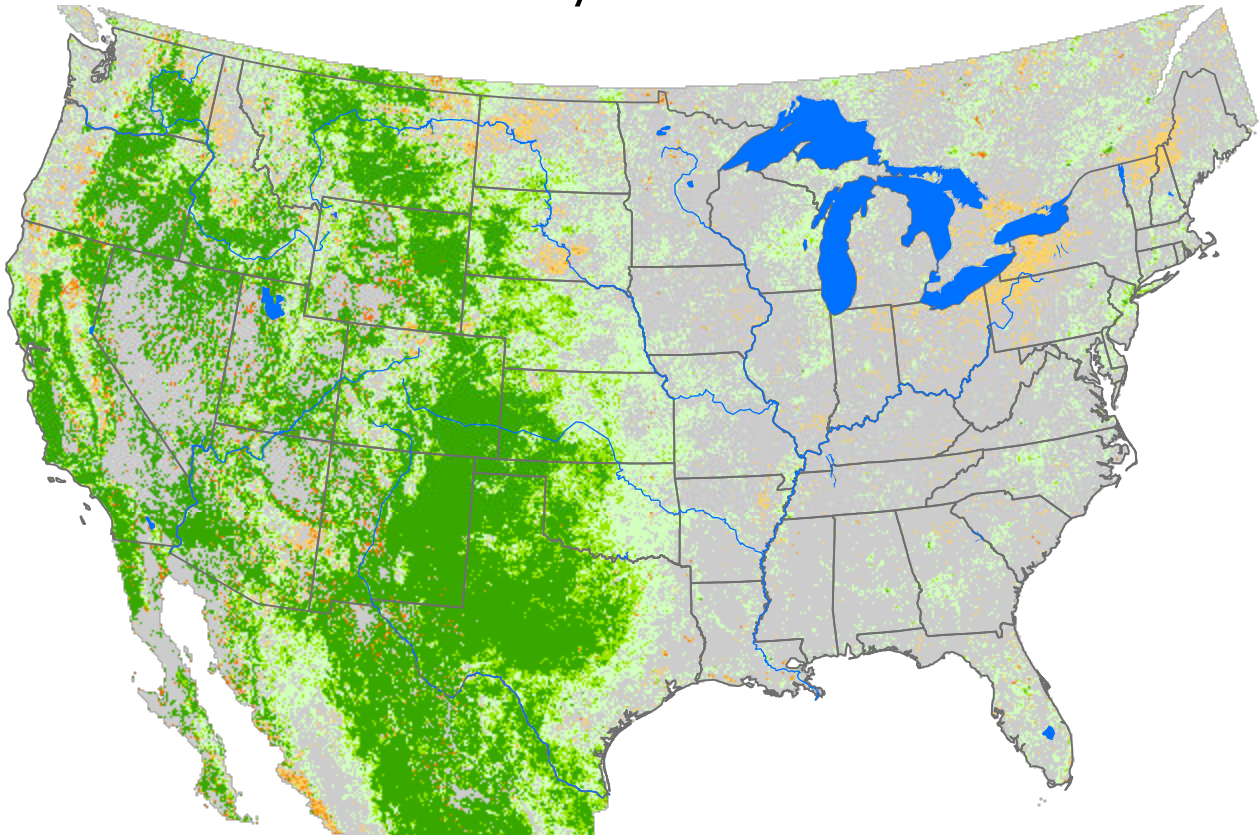

# Monthly ET Anomaly

## July 2025

ET Anomaly (%)

State Water Body River