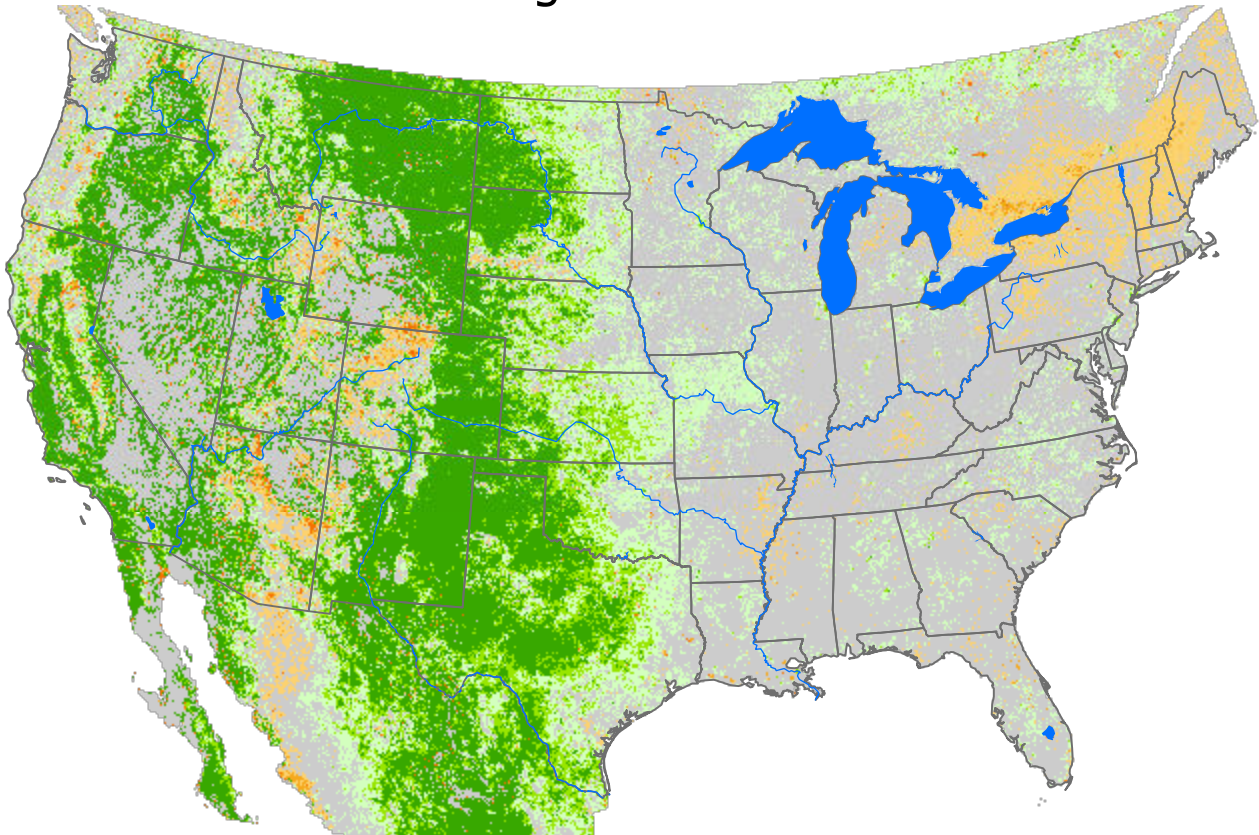

# Monthly ET Anomaly

## August 2025

ET Anomaly (%)

State Water Body River