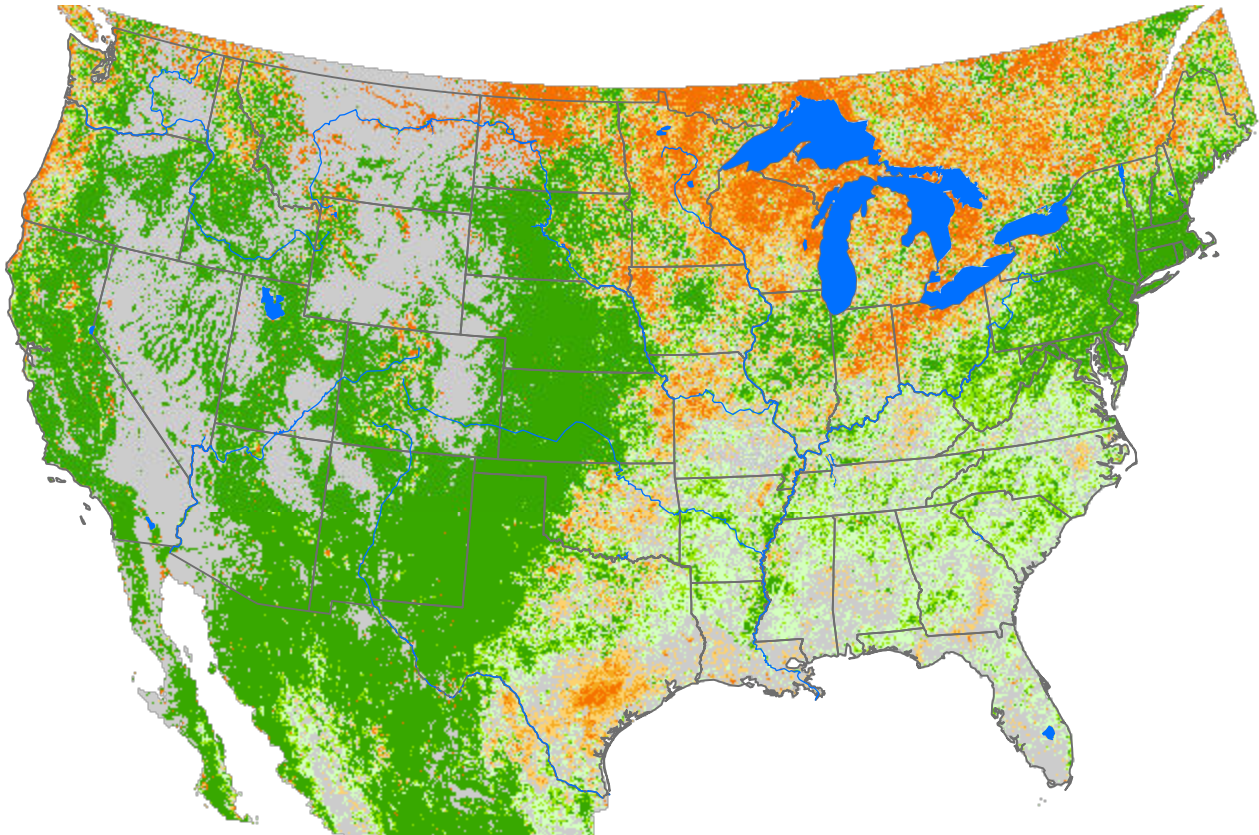

Monthly ET Anomaly

October 2025

ET Anomaly (%)

State Water Body River