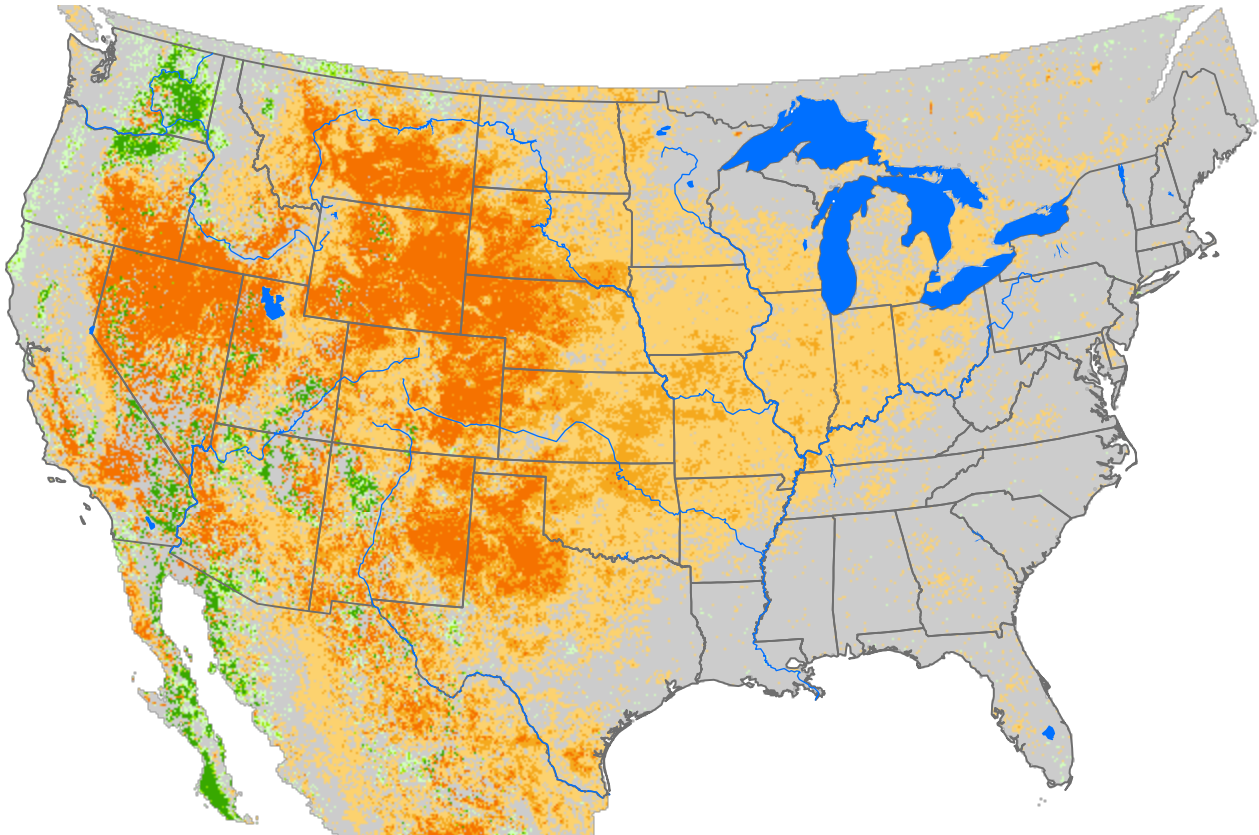

Monthly ET Anomaly

December 2025

ET Anomaly (%)

State Water Body River