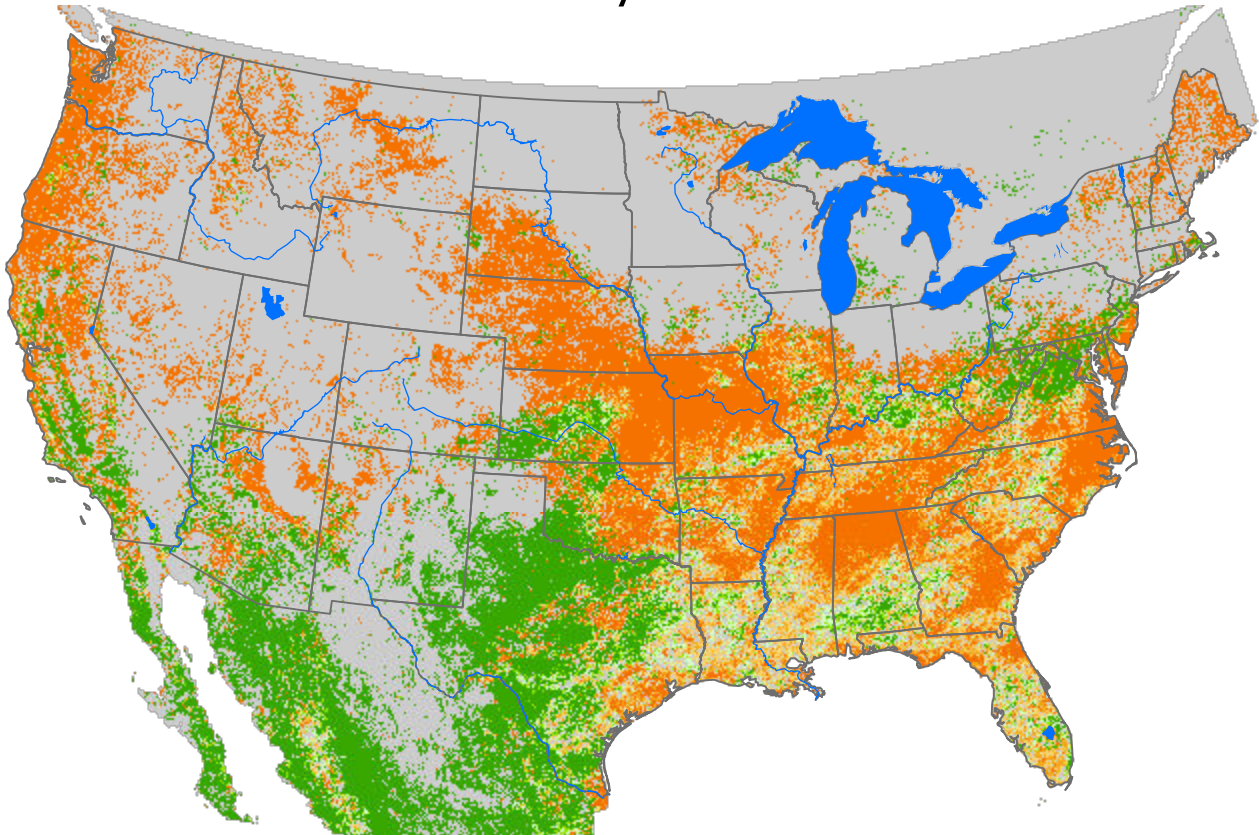

Monthly ET Anomaly

January 2026

ET Anomaly (%)

State Water Body River