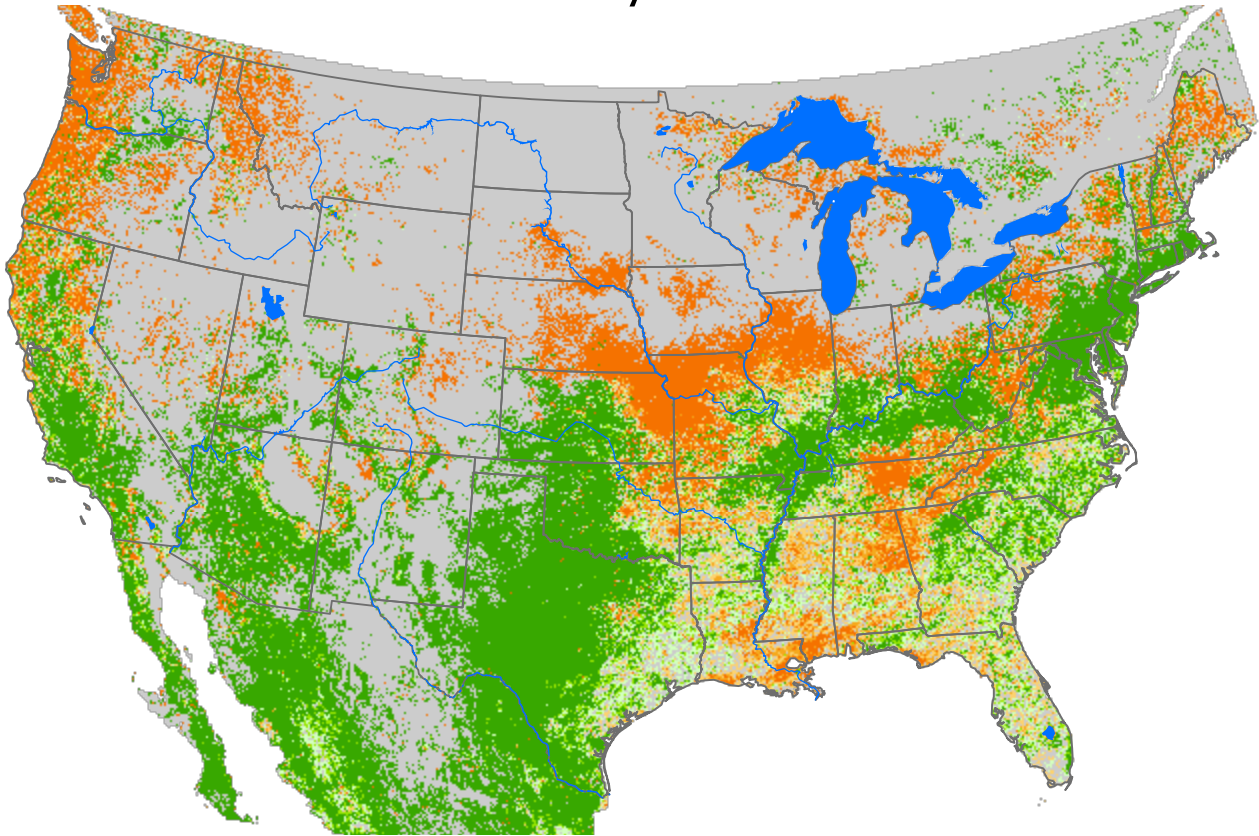

Monthly ET Anomaly

February 2026

ET Anomaly (%)

State Water Body River