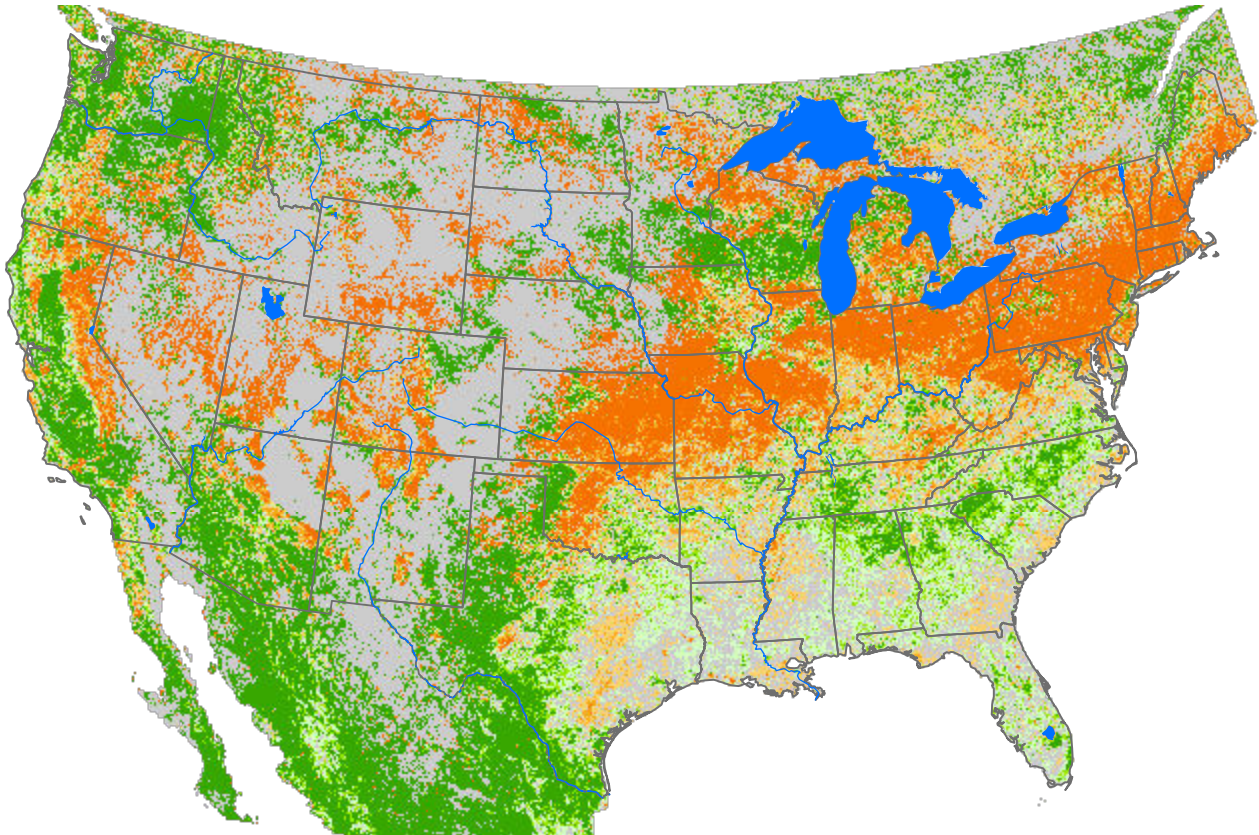

Monthly ET Anomaly

March 2026

ET Anomaly (%)

State Water Body River