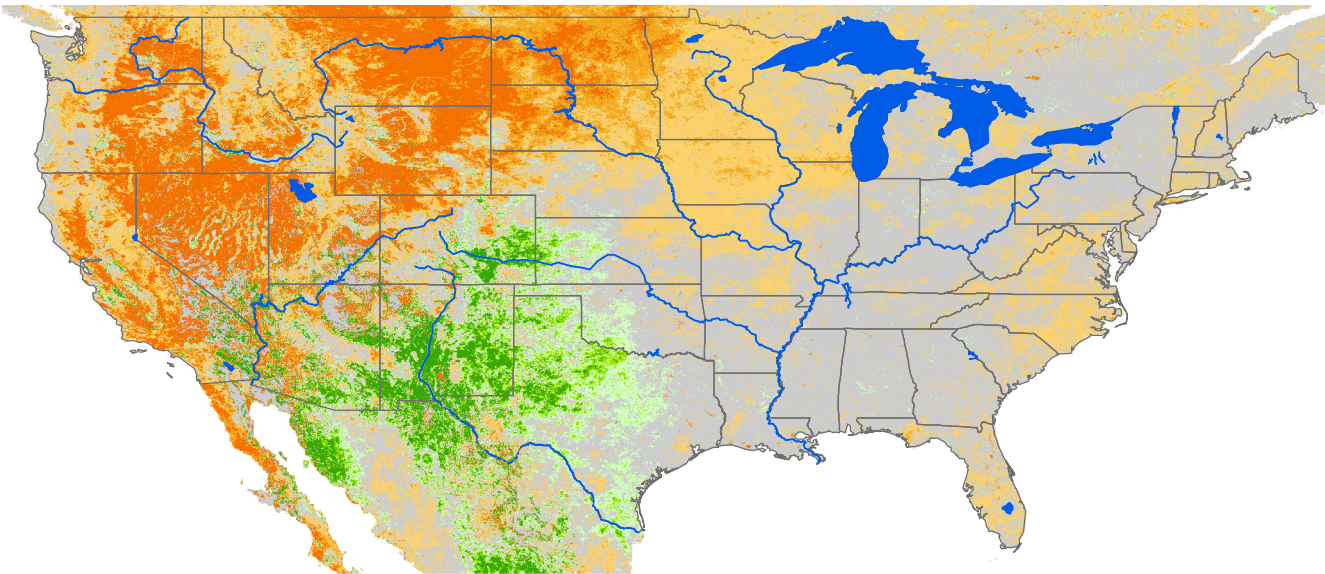

Yearly ET Anomaly 2021

ET Anomaly (%)

□ State  Water Body  River